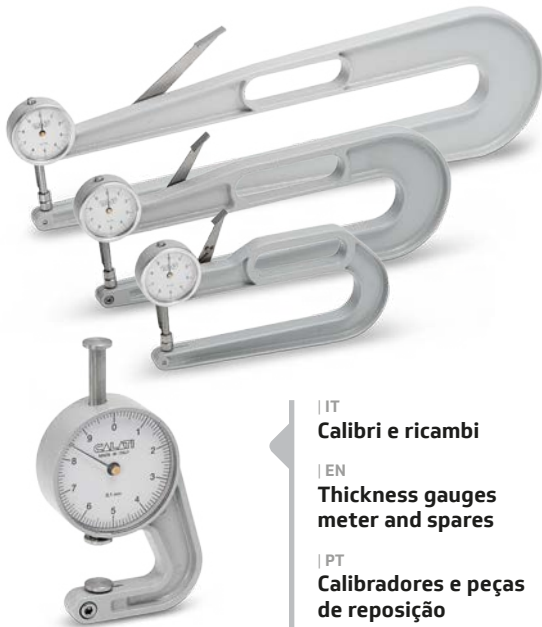

- SPARE PARTS AND ACCESSORIES FOR TANNERY MACHINES
- EQUIPMENT INSTALLATION ON EXISTING MACHINES
- SEARCH FOR USED, OVERHAULED, NEW MACHINES

MACHINES
ACCESSORIES
SPARE PARTS

| IT **Calibri e ricambi**
 | EN **Thickness gauges meter and spares**
 | PT **Calibradores e peças de reposição**
 | ES **Calibradores y piezas de repuesto**